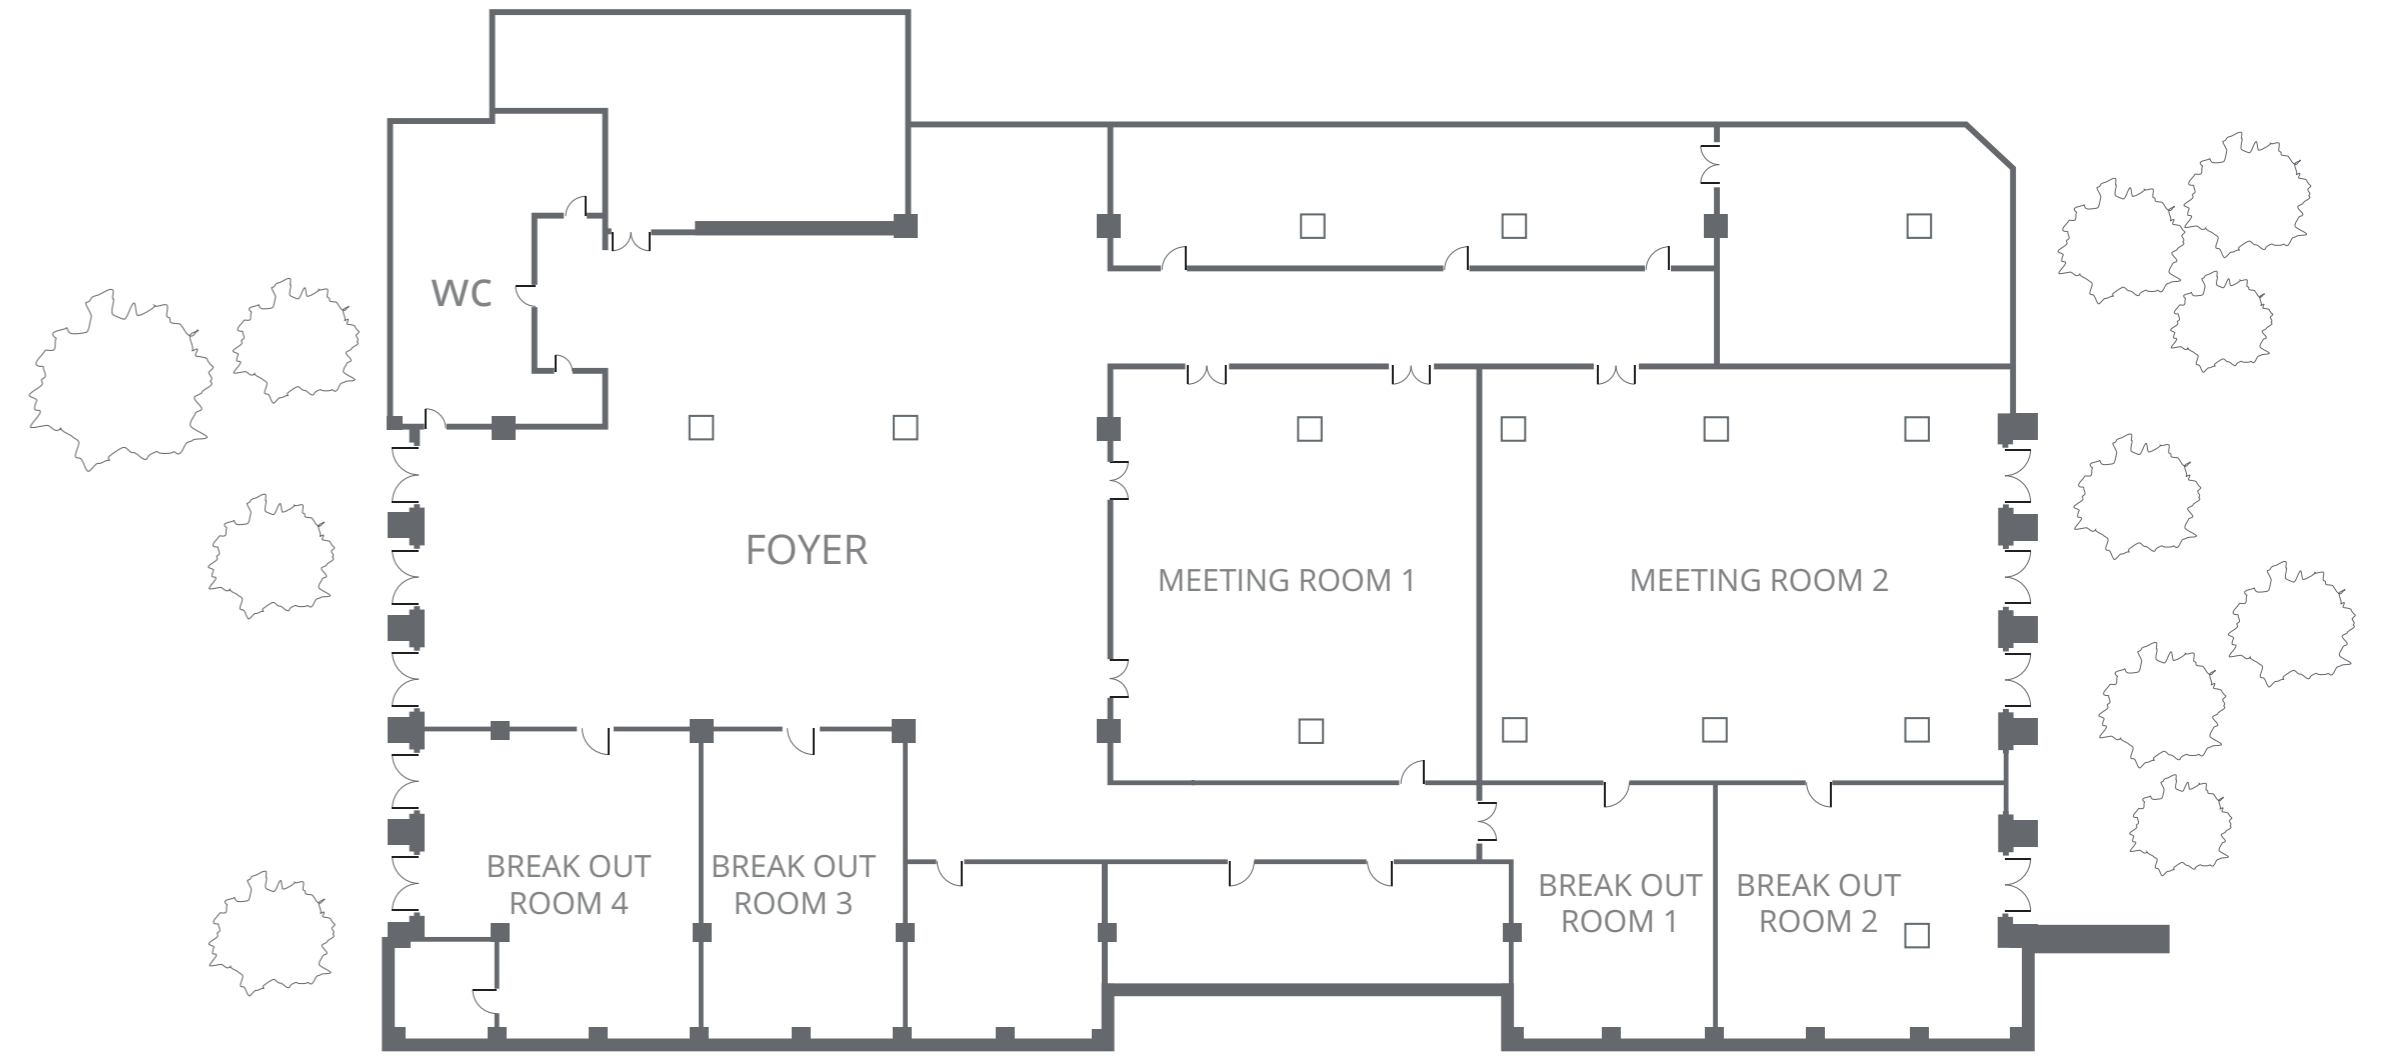

CAPE SOUNIO

MEETING ROOMS 6 well-equipped meeting rooms | **AIRPORT DISTANCE** 47 km from Athens International Airport
AVAILABLE MEAL PLANS Bed & Breakfast, Halfboard | **SERVICES** Full secretarial & Audiovisual

MEETING ROOM	ROOM DIMENSIONS LxW (m)	AREA (m²)	CEILING HEIGHT (m)	THEATRE STYLE	CLASS-ROOM STYLE	U-SHAPE	BANQUET STYLE	COCKTAIL RECEPTION	DAYLIGHT
CONFERENCE HALL			2,8				350	650	✓
MAIN MEETING ROOM	30x14,5	435	2,8	300	200	80	200	350	✓
MEETING ROOM 1	12,5x14,5	180	2,8	160	80	36	80	100	
MEETING ROOM 2	17,5x14,5	253	2,8	180	100	48	100	180	✓
FOYER			2,8				120	150	✓
BREAK OUT ROOM 1	6,5x10	65	2,8	30	20	15			
BREAK OUT ROOM 2	9x10	90	2,8	40	35	22			✓
BREAK OUT 1&2	15,5x10	155	2,8	70	50	30			✓
BREAK OUT ROOM 3	6,4x11	60	2,8	40	24	24			
BREAK OUT ROOM 4	6,8x11	75	2,8	40	30	24			✓
BREAK OUT ROOM 3&4	13,2x11	135	2,8	60	50	40			✓

Total number of guestrooms: 145